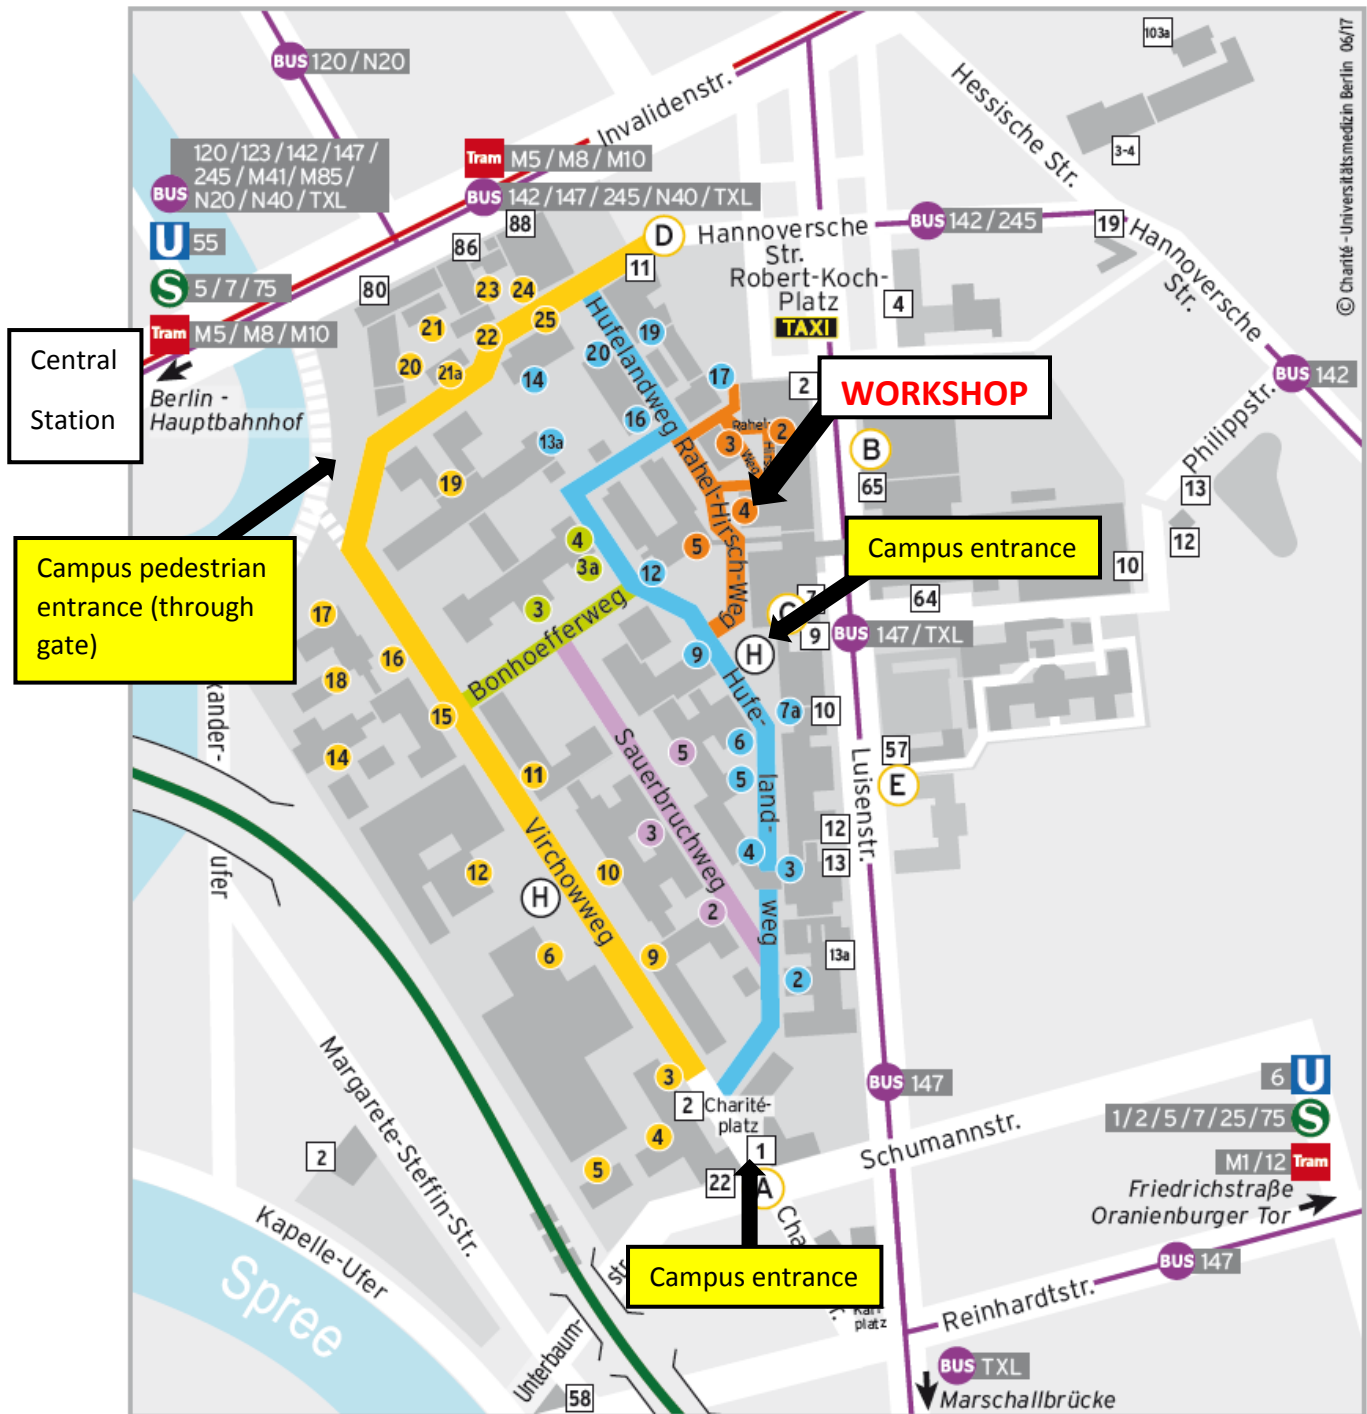

International MRE workshop, September 28-29, 2017

1st meeting in Berlin, Germany

Charité Campus Mitte

(PLEASE NOTE: there are several campuses of the Charité!)

Rahel-Hirsch-Weg 4, Lecture Hall of Dermatology Clinic ('Hautklinik')

Take the stairs on the right after entering the building

Workshop registration: 3th Floor ('Ebene 4' in Charité concepts)